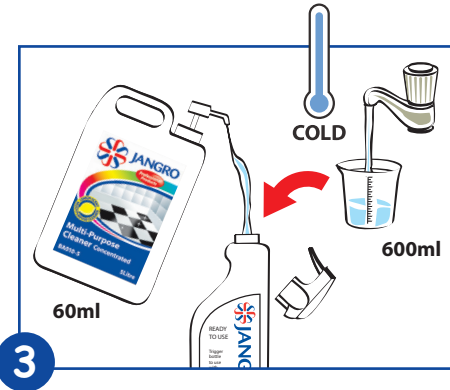

JANGRO Product Guide

Multi-Purpose Cleaner Concentrated BA010-5

Use appropriate PPE as indicated in COSHH/ REACH data and place safety signs.

Add up to 60ml of solution to 600ml of cold water in a trigger spray. Reduce dosage for light cleaning tasks.

Replace top & gently shake to mix.

Spray cloth and wipe surface.

Remove safety signs.

Use appropriate PPE as indicated in COSHH/ REACH data and place safety signs.

Dilute 50ml of Solution per 5 litres of cold water in a bucket.